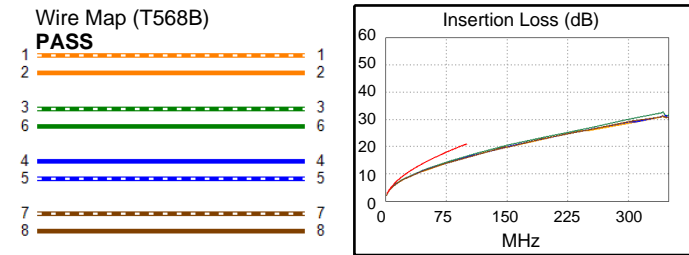

Cable ID: DH-PFM922I-5EUN-C WT

Test Limit: TIA Cat 5e Perm. Link
Limits Version: V7.6
Date / Time: 06/11/2022 03:07:59 PM
Headroom 6.2 dB (NEXT 3,6-7,8)
Cable Type: Cat 5e U/UTP
NVP: 69.0%

Main: Versiv
S/N: 1752288
Software Version: V6.7 Build 1
Calibration Date: 09/20/2018
Adapter: DSX-8000 (DSX-PLA804)
S/N: 4293003

Test Summary: PASS

Remote: Versiv
S/N: 1752285
Software Version: V6.7 Build 1
Calibration Date: 09/20/2018
Adapter: DSX-8000R (DSX-PLA804)
S/N: 4293004

Length (m), Limit 90.0	[Pair 7,8]	80.3
Prop. Delay (ns), Limit 498	[Pair 3,6]	394
Delay Skew (ns), Limit 44	[Pair 3,6]	6
Resistance (ohms)	[Pair 3,6]	23.82
Insertion Loss Margin (dB)	[Pair 3,6]	4.5
Frequency (MHz)	[Pair 3,6]	100.0
Limit (dB)	[Pair 3,6]	21.0