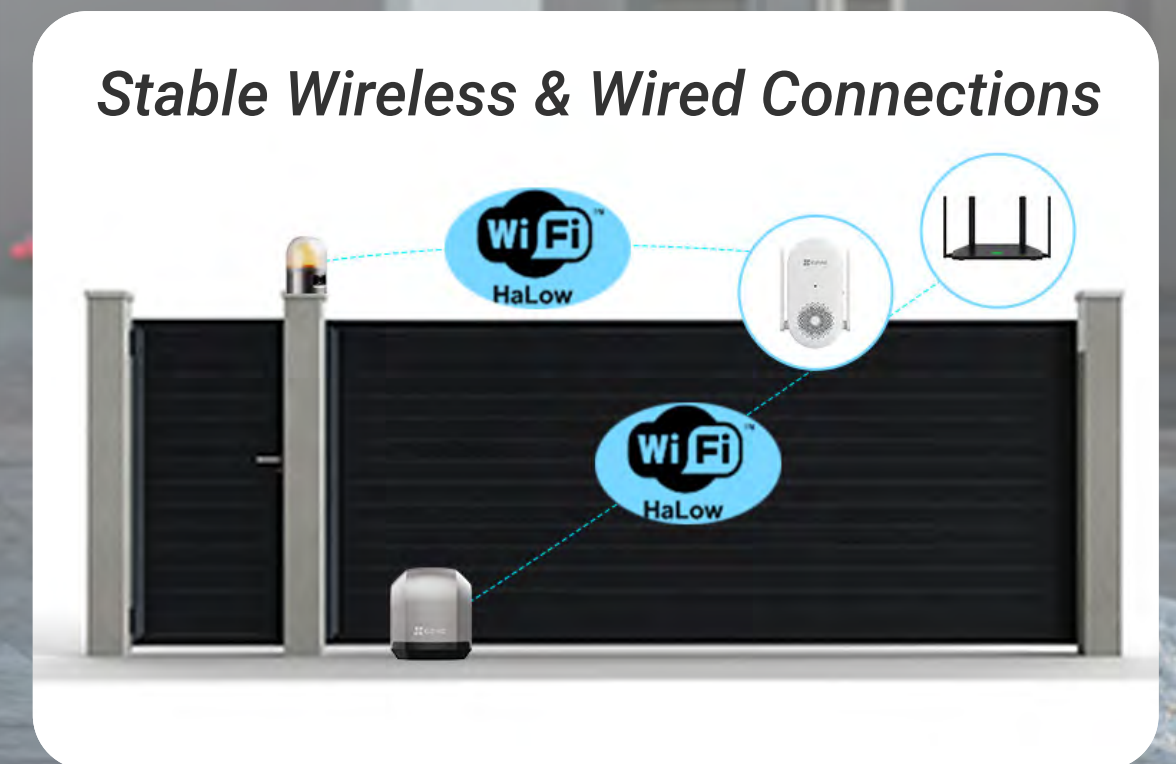

HG2 600 Pro **2K**

Smart Home Sliding Gate Opener

***Install with ease and
control anywhere***

EZVIZ
HomePlay OS

Reasons to buy

For gate (weight: up to 600kg; length: up to 8m)
Opening speed: 15s / 18s / 20s

Complete setup. Easy control.

The HG2 600 Pro comes full featured with everything you need.

What's included:

- *Gate Opener*
- *Alarm Light Camera*
- *Photocellules*
- *Wi-Fi HaLow™ Repeater*
- *Gear Rack*
- *Backup Battery*
- *Remote Controller*
- *Mounting Base*
- *Other Accessories*

Stay durable for everyday gate control

Strong enough for heavy gates

Fast enough for quick access¹

DIY friendly. App ready.

Built for easy DIY installation

with a simple design that takes the hassle out of setup.

Simple
&
Smart

Built for quick configuration

with a clear guide to help you get started on the EZVIZ App.

M4 Rear Rack

With Wide-Compatibility and No Replacement Needed

2-Wire Installation

Between the Opener and the Camera, Sensors, and Other Compatible Components