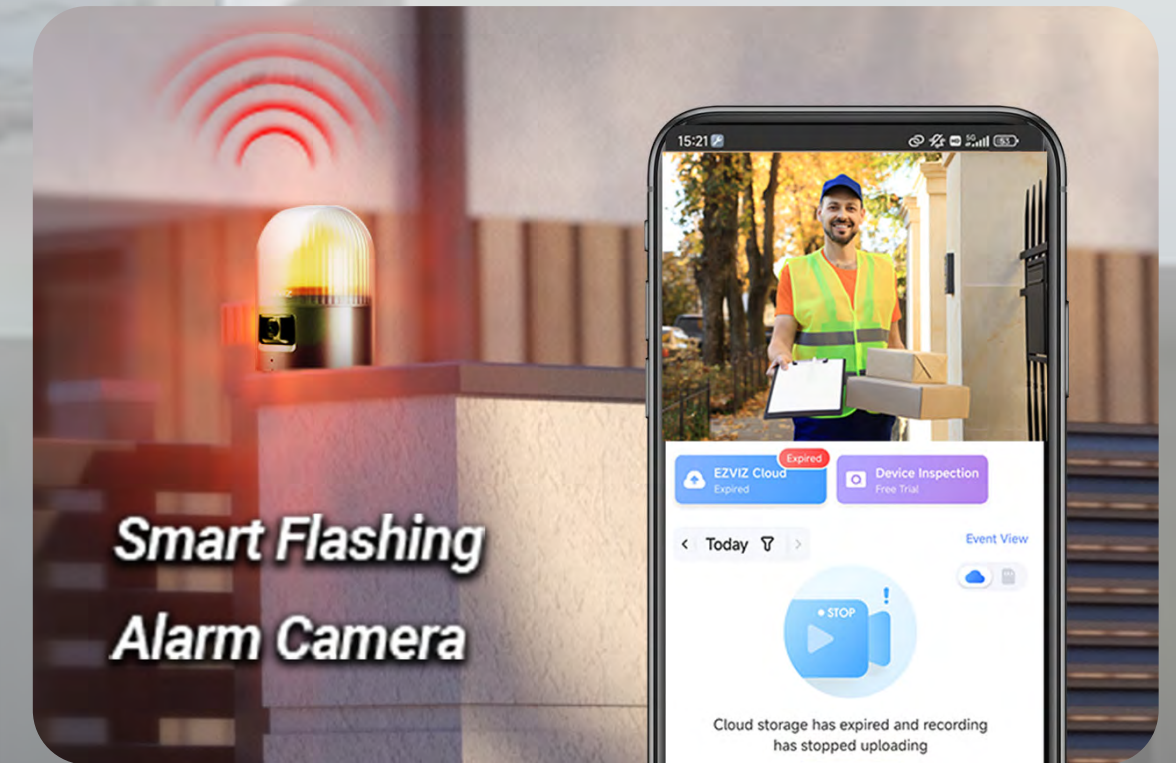

HG2 600 Pro **2K**

Smart Home Sliding Gate Opener

***Install with ease and
control anywhere***

EZVIZ
HomePlay OS

Reasons to buy

For gate (weight: up to 600kg; length: up to 8m)
Opening speed: 15s / 18s / 20s

Stay durable for everyday gate control

Strong enough for heavy gates

Fast enough for quick access¹

DIY friendly. App ready.

Built for easy DIY installation

with a simple design that takes the hassle out of setup.

Simple Settings all via the EZVIZ App

Clear User Manual & Installation Videos for Setup Guides

Control your gate easily, and remotely

*Open the gate
wherever you are*

***More ways
in and out***

Use the remote controller

Click on the indoor monitor

Press the control button

Press the push button

Flashes to warn. Camera to protect.

The warning light signals gate activity or problems, while the connected camera records everything happening nearby, having your eyes on the gate even when you're not there.