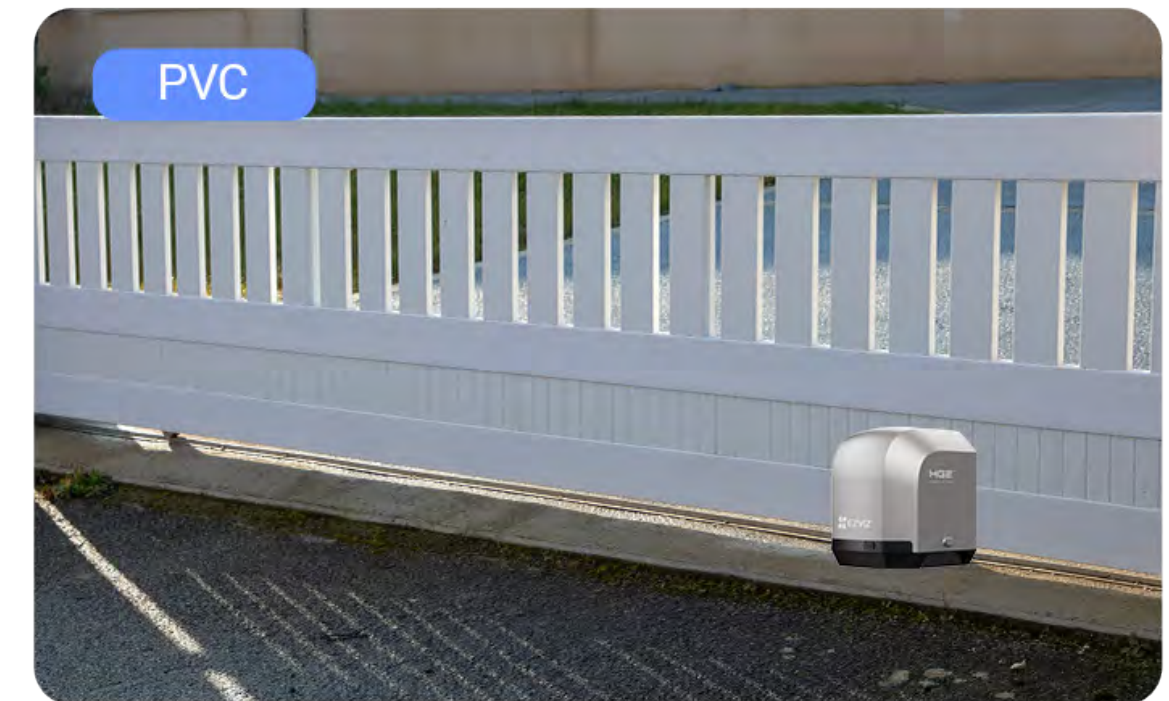

 **Included Chime for Enhanced Wi-Fi Signal**

 **High-Performance Wi-Fi HaLow™**

Works with what you have. Ready for what you need.

Smart sensors. Safer entry.

Photocell sensors use invisible light beams to spot people or cars near the gate and stop it from closing so no one gets hurt.³

Soft-Start & Soft-Stop

Resistance Rebound

Real-Time Alerts

Tough finish, designed for any weather

The HG2 600 pro is built tough to withstand the harshest weather, blazing sun, driving rain, and heavy snow.

Fits every gate, made for you

The opener is designed to work seamlessly with all types of gates, providing reliable and smooth operation every time.

Safe, large storage options for a busy household

You can insert a microSD card onto the alarm light camera to save your recordings locally without worrying about any data loss. You can also subscribe to EZVIZ CloudPlay for flexible storage plans.⁴