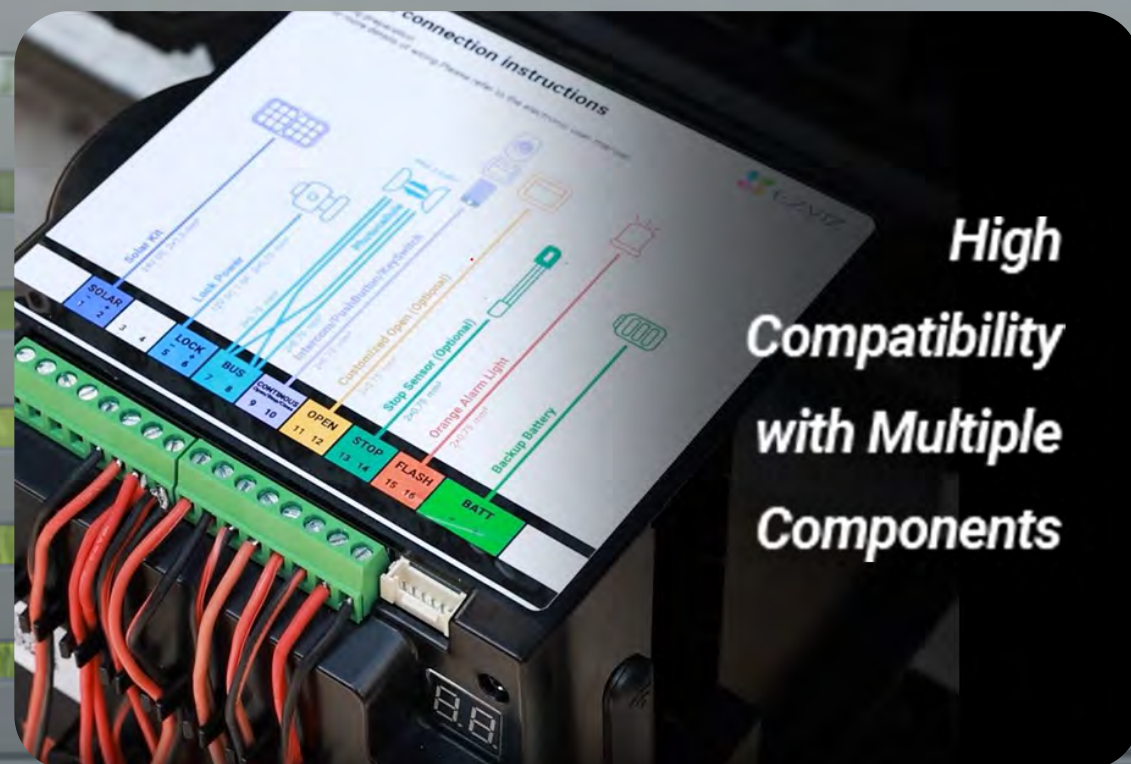

HG2 600 Pro **2K**

Smart Home Sliding Gate Opener

***Install with ease and
control anywhere***

EZVIZ
HomePlay OS

Reasons to buy

For gate (weight: up to 600kg; length: up to 8m)
Opening speed: 15s / 18s / 20s

Complete setup. Easy control.

The HG2 600 Pro comes full featured with everything you need.

What's included:

- *Gate Opener*
- *Alarm Light Camera*
- *Photocellules*
- *Wi-Fi HaLow™ Repeater*
- *Gear Rack*
- *Backup Battery*
- *Remote Controller*
- *Mounting Base*
- *Other Accessories*

Stay durable for everyday gate control

Strong enough for heavy gates

Fast enough for quick access¹

DIY friendly. App ready.

Built for easy DIY installation

with a simple design that takes the hassle out of setup.

Click on the indoor monitor

Press the control button

Press the push button

Flashes to warn. Camera to protect.

The warning light signals gate activity or problems, while the connected camera records everything happening nearby, having your eyes on the gate even when you're not there.