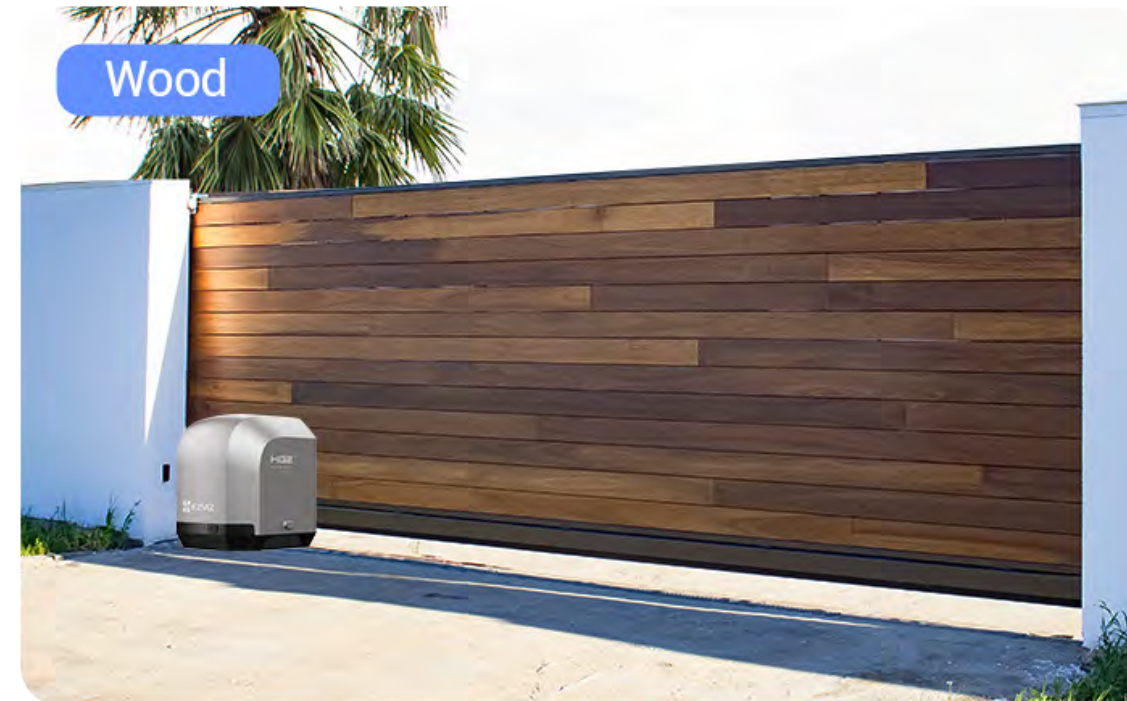

Fits every gate, made for you

The opener is designed to work seamlessly with all types of gates, providing reliable and smooth operation every time.