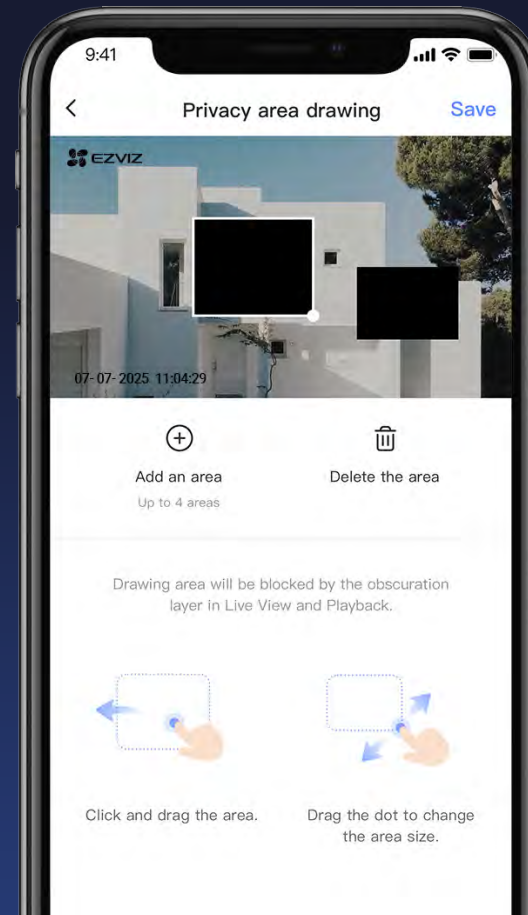

We're committed to protecting with trust

We put security as the primary goal of every product and system that we build, and assiduously improve our practices to better protect your device, data and privacy.

[Learn more about our security practices >](#)

Privacy Zone⁵

**End-to-end
Data Encryption**

AES
Data Encryption

TLS
Data Transmission
Encryption

Our global certifications in the fields of **information security, privacy information security, and cloud security**