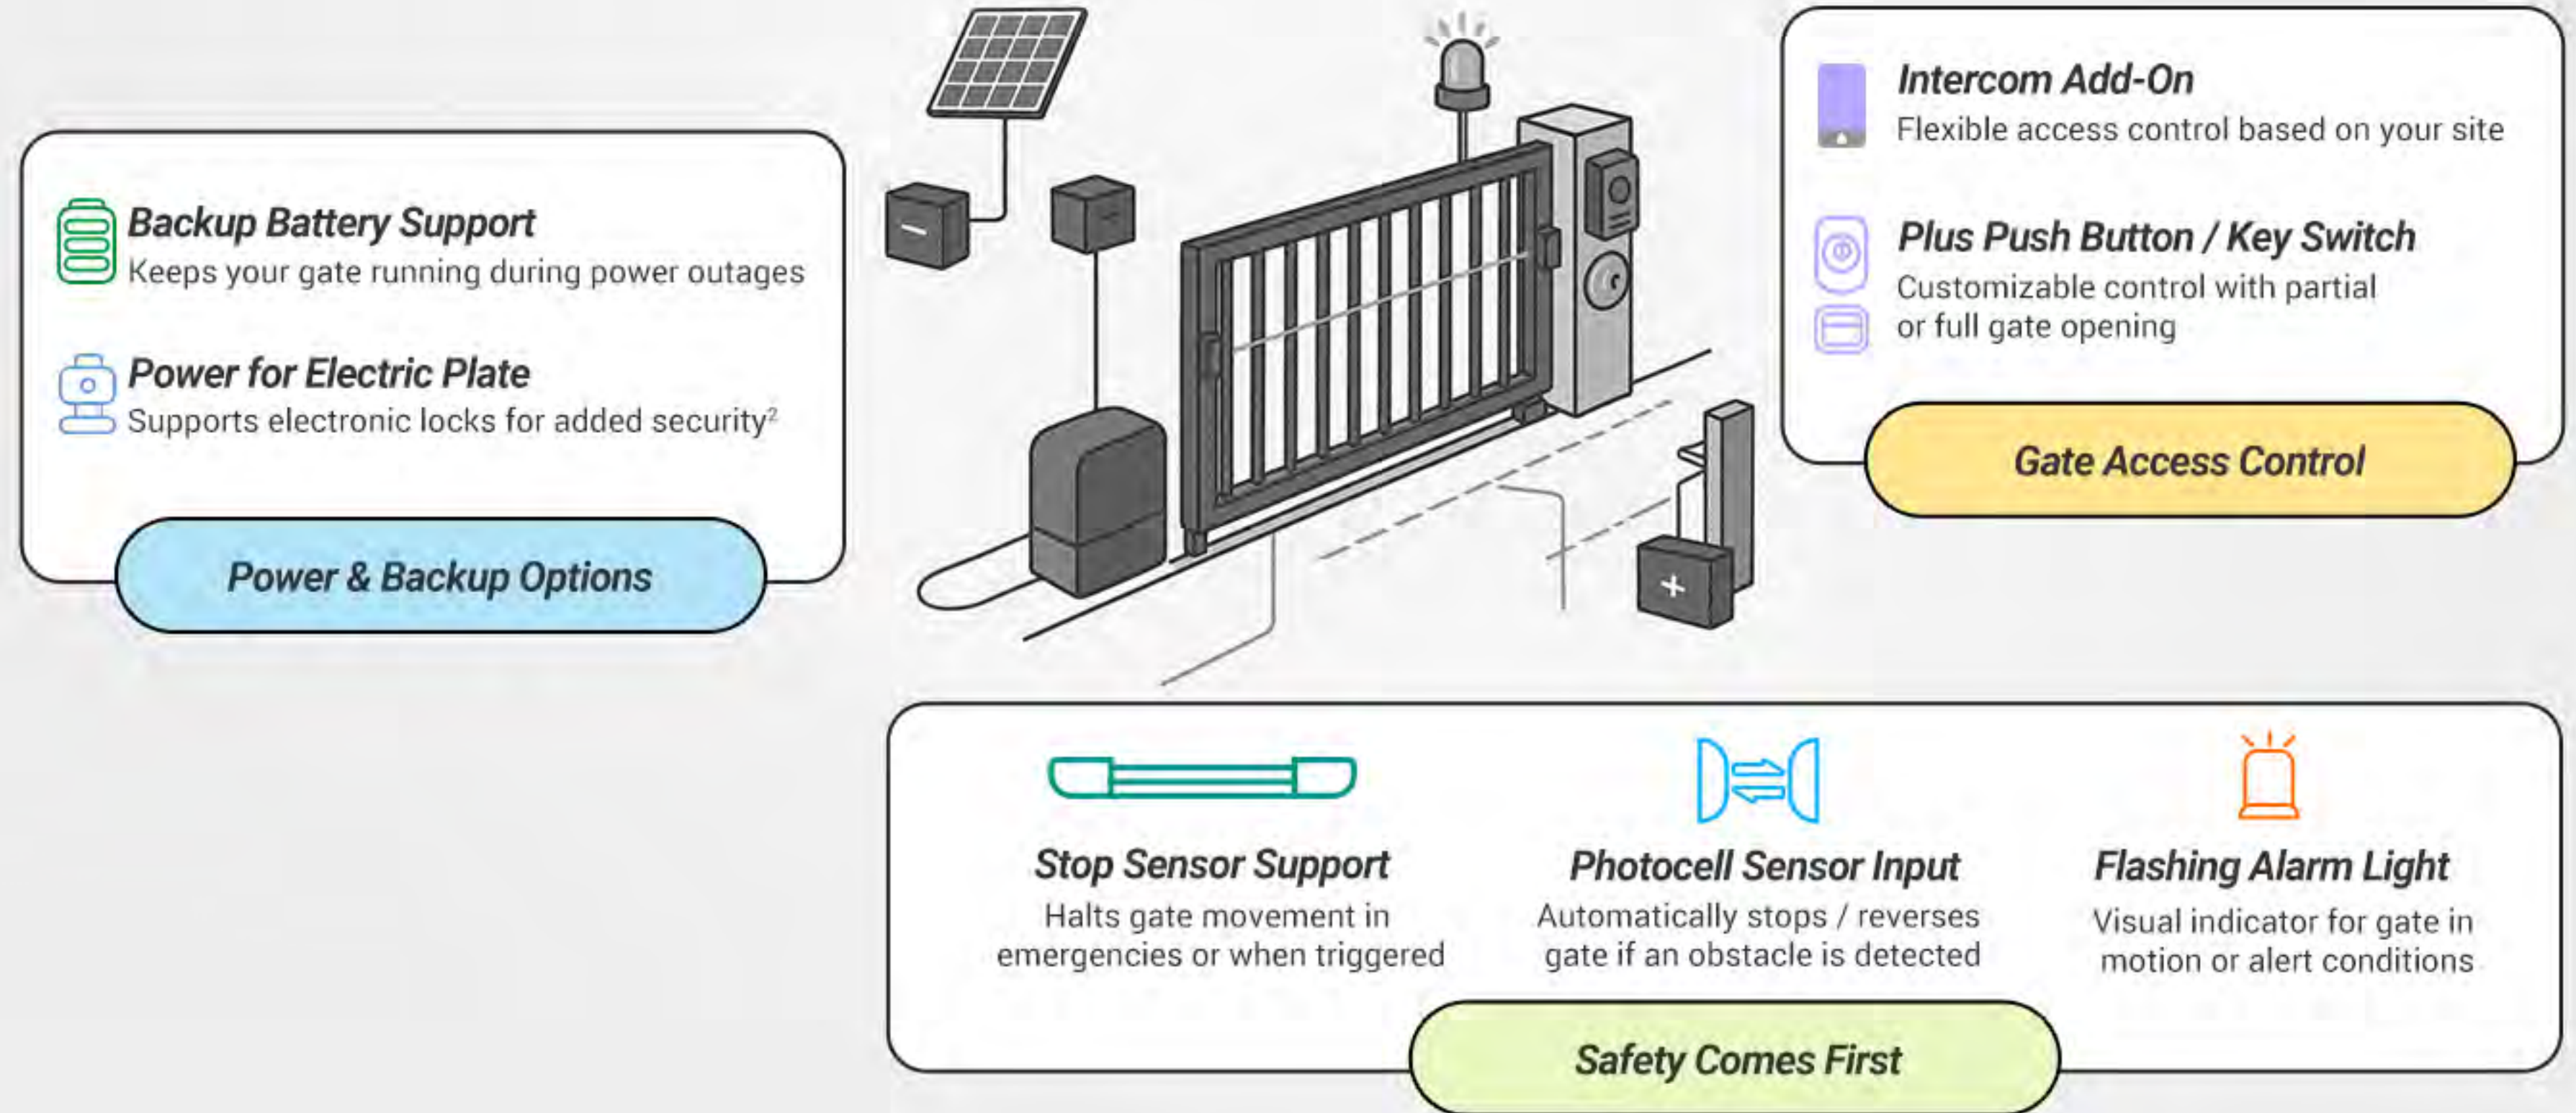

Click on the indoor monitor

Press the control button

Press the push button

Flashes to warn. Camera to protect.

The warning light signals gate activity or problems, while the connected camera records everything happening nearby, having your eyes on the gate even when you're not there.

 **Crisp Live Viewing & Recording**

 **Human Motion Detection**

 **Customizable Detection Zone**

Faster and stable Wi-Fi connection

The included Chime uses Wi-Fi HaLow™ technology to provide seamless coverage, guaranteeing both reliable operation of the gate opener and crystal-clear video recording and review at the front gate.

 **Included Chime for Enhanced Wi-Fi Signal**

 **High-Performance Wi-Fi HaLow™**

Works with what you have. Ready for what you need.

Smart sensors. Safer entry.

Photocell sensors use invisible light beams to spot people or cars near the gate and stop it from closing so no one gets hurt.³

Fits every gate, made for you

The opener is designed to work seamlessly with all types of gates, providing reliable and smooth operation every time.

Safe, large storage options for a busy household

You can insert a microSD card onto the alarm light camera to save your recordings locally without worrying about any data loss. You can also subscribe to EZVIZ CloudPlay for flexible storage plans.⁴