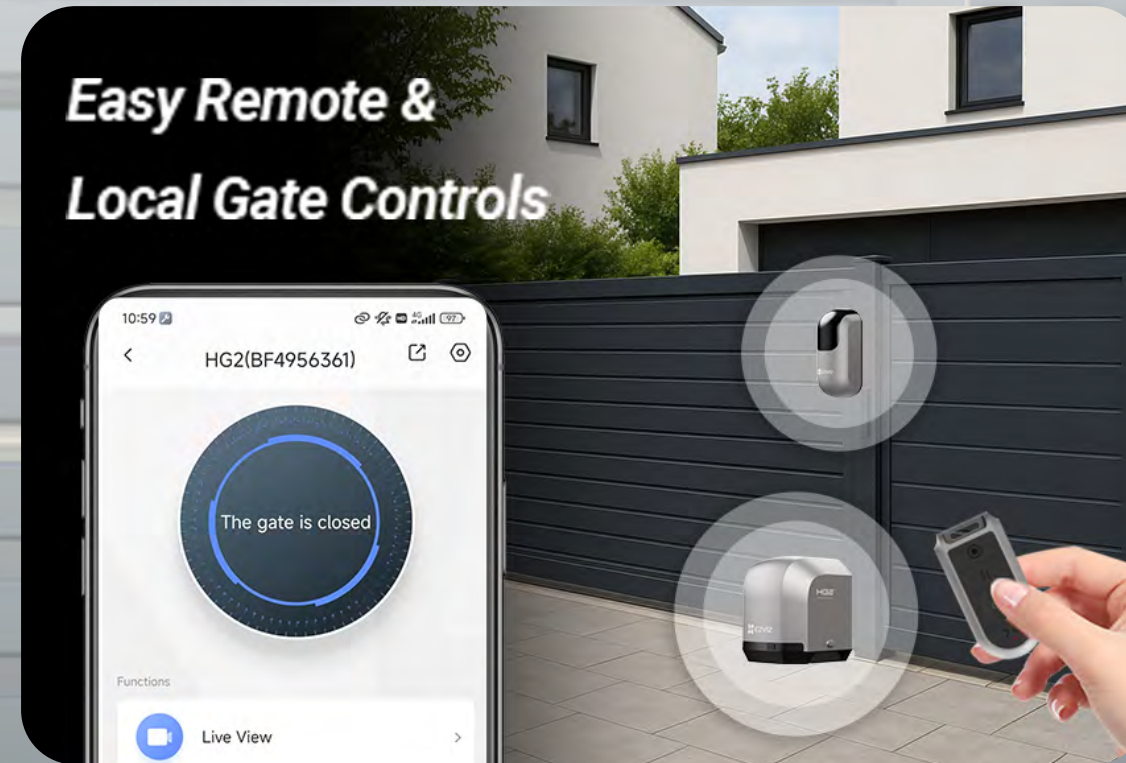

HG2 600 Pro **2K**

Smart Home Sliding Gate Opener

***Install with ease and
control anywhere***

EZVIZ
HomePlay OS

Reasons to buy

For gate (weight: up to 600kg; length: up to 8m)
Opening speed: 15s / 18s / 20s

Complete setup. Easy control.

The HG2 600 Pro comes full featured with everything you need.

What's included:

- *Gate Opener*
- *Alarm Light Camera*
- *Photocellules*
- *Wi-Fi HaLow™ Repeater*
- *Gear Rack*
- *Backup Battery*
- *Remote Controller*
- *Mounting Base*
- *Other Accessories*

Stay durable for everyday gate control

Strong enough for heavy gates

Fast enough for quick access¹

DIY friendly. App ready.

Built for easy DIY installation

with a simple design that takes the hassle out of setup.

Simple Settings all via the EZVIZ App

Clear User Manual & Installation Videos for Setup Guides

Control your gate easily, and remotely

*Open the gate
wherever you are*

***More ways
in and out***

Use the remote controller