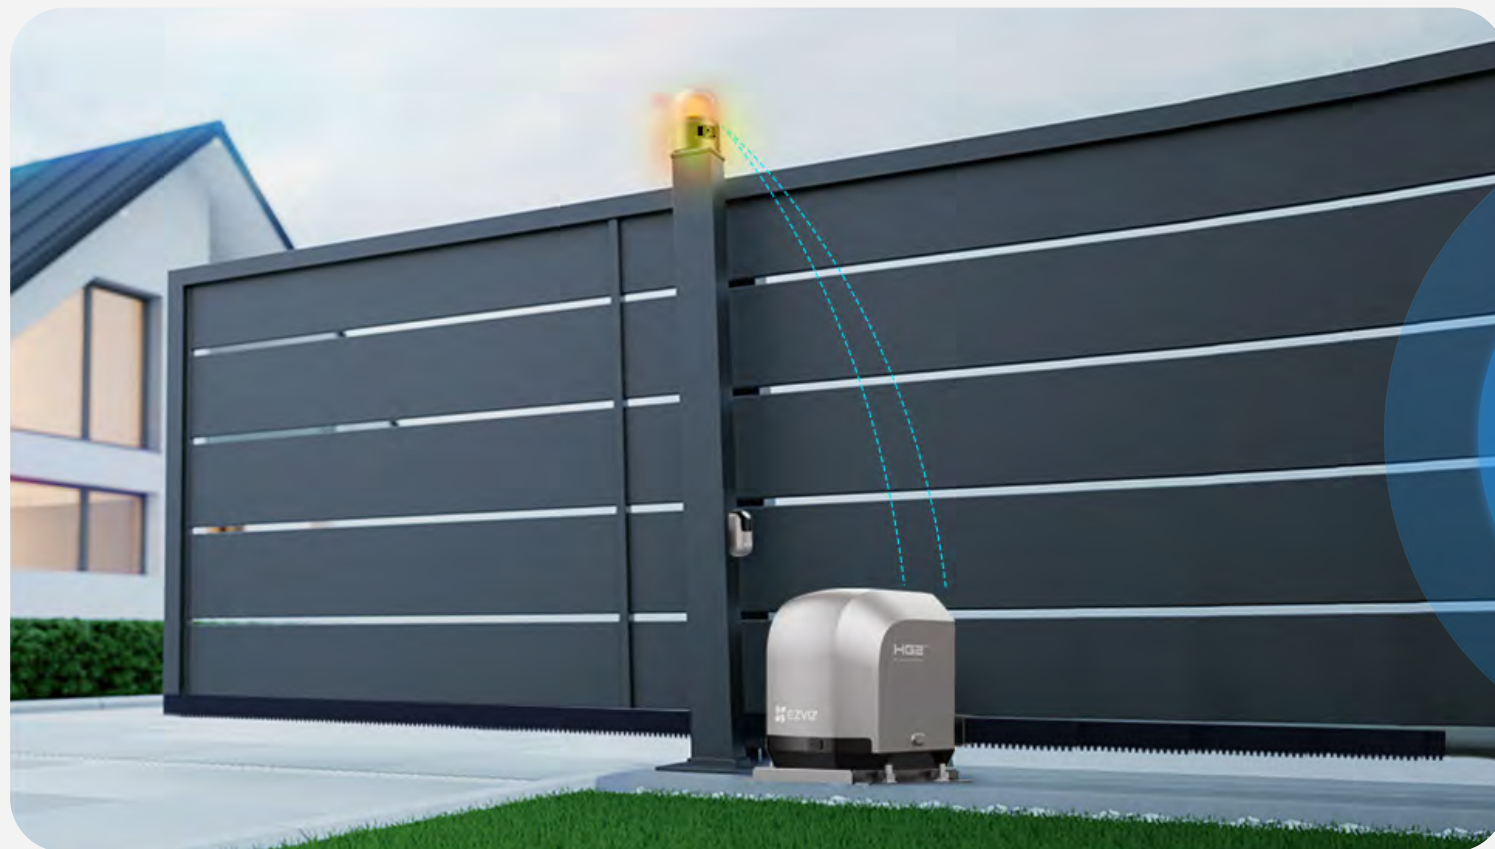

Stay durable for everyday gate control

Strong enough for heavy gates

Fast enough for quick access¹

DIY friendly. App ready.

Built for easy DIY installation

with a simple design that takes the hassle out of setup.

Simple
&
Smart

Built for quick configuration

with a clear guide to help you get started on the EZVIZ App.

M4 Rear Rack

With Wide-Compatibility and No Replacement Needed

2-Wire Installation

Between the Opener and the Camera, Sensors, and Other Compatible Components

Simple Settings all via the EZVIZ App

Clear User Manual & Installation Videos for Setup Guides

Control your gate easily, and remotely

*Open the gate
wherever you are*

***More ways
in and out***

Use the remote controller

Click on the indoor monitor

Press the control button

Press the push button

Flashes to warn. Camera to protect.

The warning light signals gate activity or problems, while the connected camera records everything happening nearby, having your eyes on the gate even when you're not there.