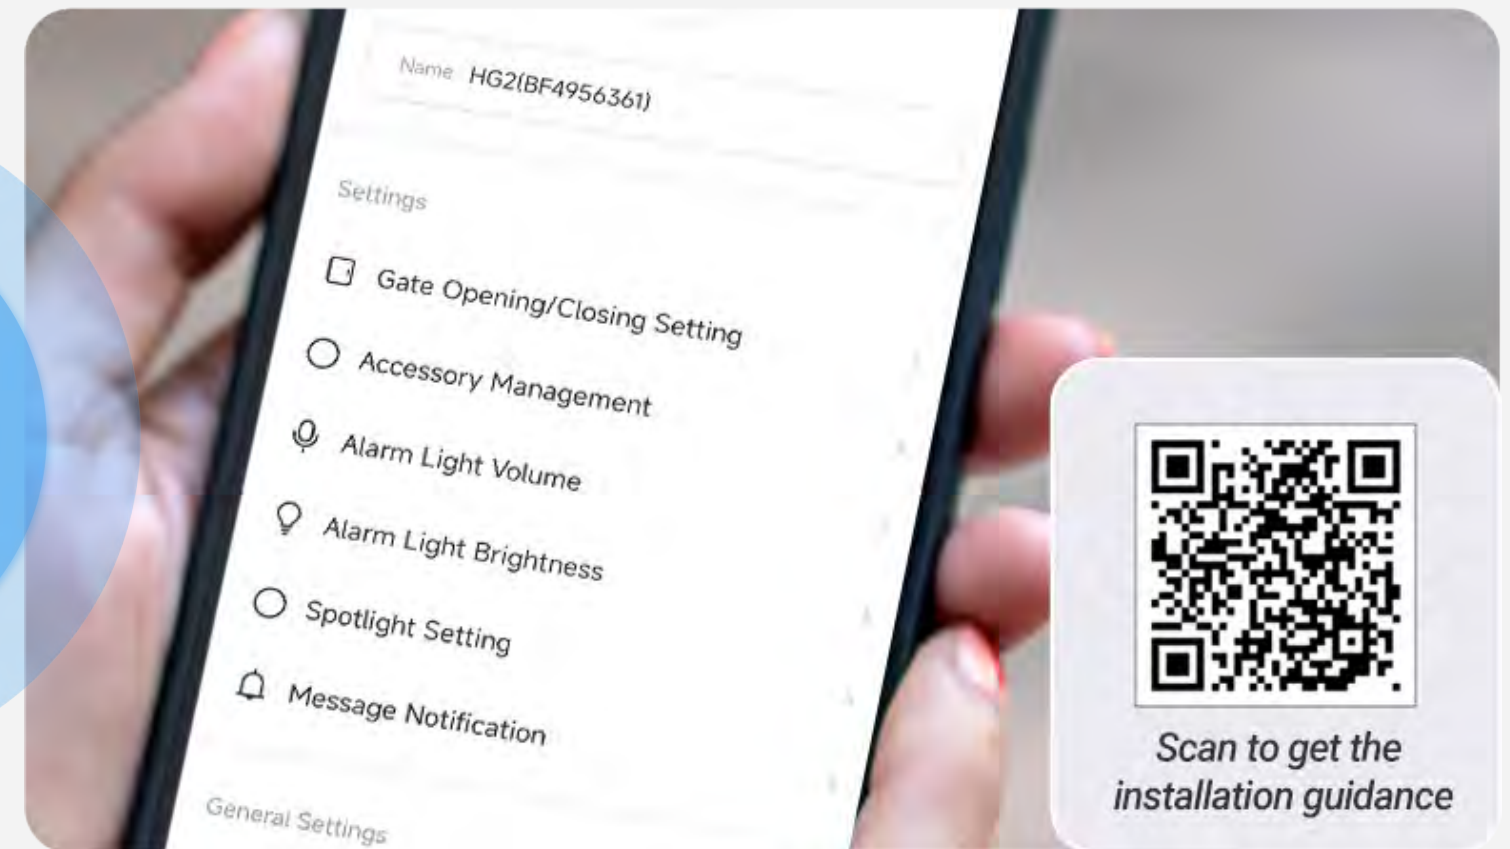

Stay durable for everyday gate control

Strong enough for heavy gates

Fast enough for quick access¹

DIY friendly. App ready.

Built for easy DIY installation

with a simple design that takes the hassle out of setup.

Simple
&
Smart

Built for quick configuration

with a clear guide to help you get started on the EZVIZ App.

M4 Rear Rack

With Wide-Compatibility and No Replacement Needed

2-Wire Installation

Between the Opener and the Camera, Sensors, and Other Compatible Components

Simple Settings all via the EZVIZ App

Clear User Manual & Installation Videos for Setup Guides

Control your gate easily, and remotely

*Open the gate
wherever you are*

***More ways
in and out***

Use the remote controller

Click on the indoor monitor

Press the control button

Press the push button

Flashes to warn. Camera to protect.

The warning light signals gate activity or problems, while the connected camera records everything happening nearby, having your eyes on the gate even when you're not there.