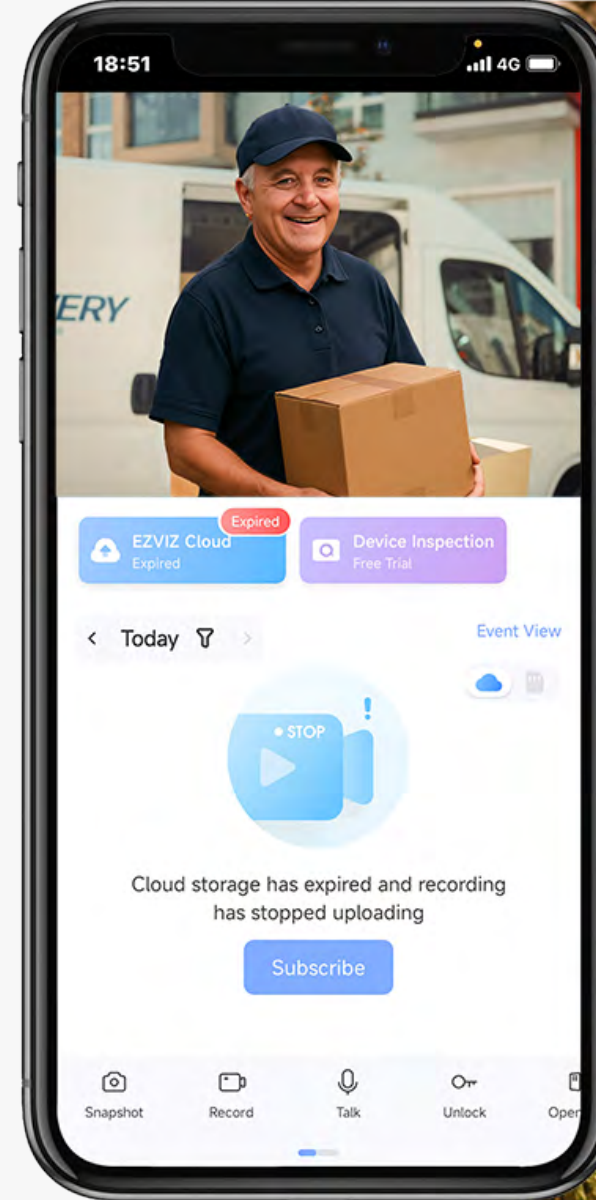

Simple Settings all via the EZVIZ App

Clear User Manual & Installation Videos for Setup Guides

Control your gate easily, and remotely

*Open the gate
wherever you are*

***More ways
in and out***

Use the remote controller

Click on the indoor monitor

Press the control button

Press the push button

Flashes to warn. Camera to protect.

The warning light signals gate activity or problems, while the connected camera records everything happening nearby, having your eyes on the gate even when you're not there.

 **Crisp Live Viewing & Recording**

 **Human Motion Detection**

 **Customizable Detection Zone**

Faster and stable Wi-Fi connection

The included Chime uses Wi-Fi HaLow™ technology to provide seamless coverage, guaranteeing both reliable operation of the gate opener and crystal-clear video recording and review at the front gate.