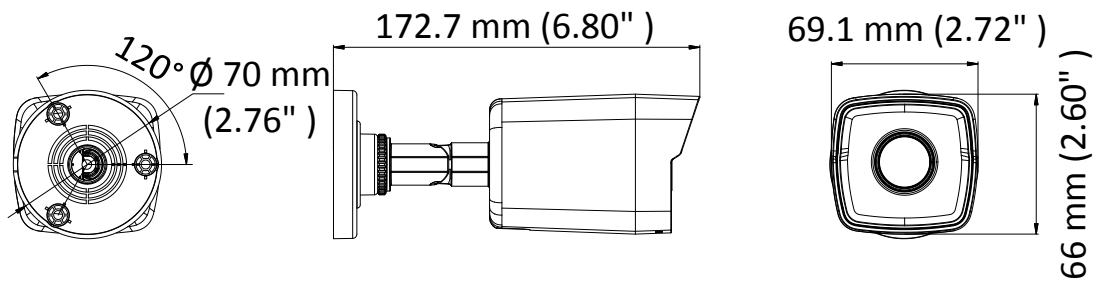

Dimension

Accessory

DRAFT

Distributed by

HIKVISION

Headquarters

No.555 Qianmo Road, Binjiang District,
Hangzhou 310051, China
T +86-571-8807-5998
overseasbusiness@hikvision.com

Hikvision USA
T +1-909-895-0400
sales.usa@hikvision.com

Hikvision Italy
T +39-0438-6902
info.it@hikvision.com

Hikvision Singapore
T +65-6684-4718
sg@hikvision.com

Hikvision Africa
T +27 (10) 0351172
sale.africa@hikvision.com

Hikvision Europe
T +31-23-55-42-770
info.eu@hikvision.com

Hikvision France
T +33(0)1-85-330-450
info.fr@hikvision.com

Hikvision Oceania
T +61-2-8599-4233
salesau@hikvision.com

Hikvision Hong Kong
T +852-2151-1761

Hikvision Middle East
T +971-4-8816086
salesme@hikvision.com

Hikvision Spain
T +34-91-737-16-55
info.es@hikvision.com

Hikvision Canada
T +1-909-895-0400
sales.usa@hikvision.com

Hikvision Russia
T +7-495-669-67-99
saleru@hikvision.com

Hikvision Poland
T +48-22-460-01-50
potland@hikvision.com

Hikvision Korea
T +82-31-731-8841
sales.korea@hikvision.com

Hikvision India
T +91-22-28469900
sales@pramahikvision.com

Hikvision UK
T +01628-902140
support.uk@hikvision.com

Hikvision Brazil
T +55 11 3318-0050
Latam.support@hikvision.com