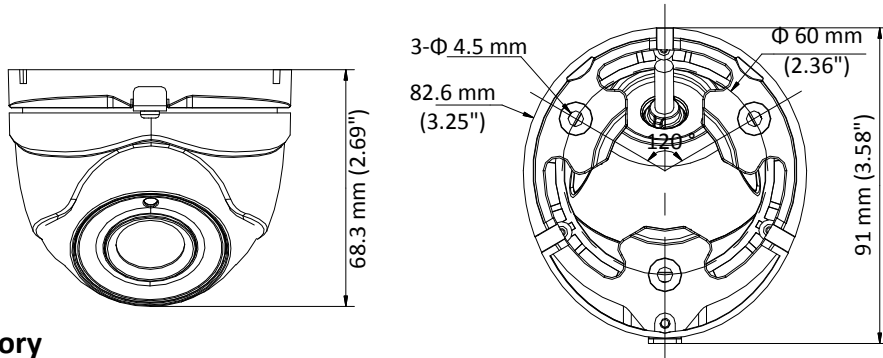

## Specification

<b>Camera</b>	
Image Sensor	5 MP CMOS image sensor
Effective Pixels	2560 (H) × 1944 (V)
Min. illumination	Color: 0.01 Lux @ (F1.2, AGC ON), 0 Lux with IR
Shutter Time	PAL: 1/25 s to 1/50, 000 s NTSC: 1/30 s to 1/50, 000 s
Lens	2.8 mm, 3.6 mm, 6 mm fixed focal Lens
Horizontal Field of View	94.4° (2.8 mm), 72.4° (3.6 mm), 48.6° (6 mm)
Lens Mount	M12
Day & Night	IR cut filter
Angle Adjustment	Pan: 0° to 360°; Tilt: 0° to 75°; Rotate: 0° to 360°
Synchronization	Internal synchronization
Frame Rate	2560 × 1944@20fps, 2560 × 1944@12.5fps 2560 × 1440@30fps, 2560 × 1440@25fps (default) 1920 × 1080@30fps, 1920 × 1080@25fps
<b>Menu</b>	
AGC	Support
D/N Mode	Auto/Color/BW (Black and White)
White Balance	ATW/MWB
BLC	Support
DWDR (Digital Wide Dynamic Range)	Support
Language	English, Chinese
Functions	Brightness, Sharpness, DNR, Mirror, Smart IR
<b>Interface</b>	
Video Output	1 HD analog output
<b>General</b>	
Operating Conditions	-40 °C to 60 °C (-40 °F to 140 °F), humidity: 90% or less (non-condensation)
Power Supply	12 VDC ±25%
Power Consumption	Max. 5 W
Protection Level	IP67
Material	Metal
IR Range	Up to 20 m
Communication	Up the coax, Protocol: HIKVISION-C (TVI output)
Dimensions	91 mm × 82.6 mm × 68.3 mm (3.58" × 3.25" × 2.69")
Weight	Approx. 350 g (0.77 lb)

批注 [KL1]:

批注 [KL2]:

**Order Models**

DS-2CE56H1T-ITM

**Dimension**

**Accessory**

DS-1272ZJ-110-TRS  
Wall Mounting Bracket

DS-1275ZJ  
Vertical Pole Mounting Bracket