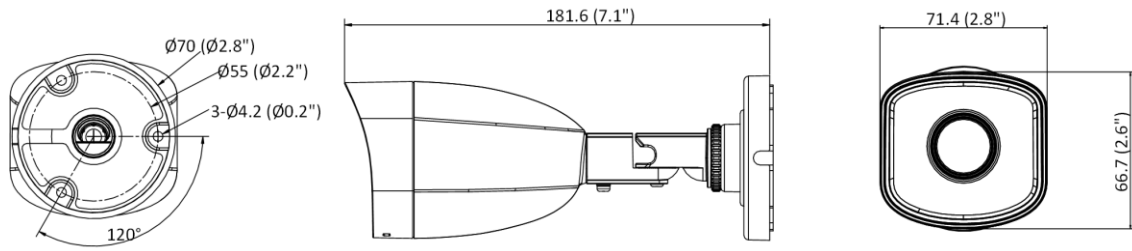

Day/Night Switch	Auto/Schedule/Day/Night
Main Stream Max. Frame Rate	50Hz: 20 fps (2560 × 1440) 25 fps (2304 × 1296, 1920 × 1080, 1280 × 720) 60Hz: 20 fps (2560 × 1440) 30 fps (2304 × 1296, 1920 × 1080, 1280 × 720)
Sub-stream Max. Frame Rate	50Hz: 25 fps (640 × 480, 640 × 360, 320 × 240) 60Hz: 30 fps (640 × 480, 640 × 360, 320 × 240)
Interface	
Communication Interface	1 RJ45 10M/100M self-adaptive Ethernet port
General	
General Function	Anti-flicker, heartbeat, mirror, password protection, privacy mask, watermark, IP address filter
Startup and Operating Conditions	-30 °C to 60 °C (-22 °F to 140 °F), humidity: 95% or less (non-condensing)
Power Supply	12 VDC ± 25%, 5.5 mm coaxial power plug PoE (802.3af, Class 3)
Material	Without –M model: Front cover: metal, camera body: plastic, bracket: plastic -M model: Front cover: metal, camera body: metal, bracket: metal
Dimensions	Camera: 181.6 mm × 71.4 mm × 66.7 mm (7.1" × 2.8" × 2.6") With package: 216 mm × 121 mm × 118 mm (8.5" × 4.8" × 4.6")
Weight	Without –M model: Camera: approx. 260 g (0.6 lb.) With package: approx. 474 g (1.2 lb.) -M model: Camera: approx. 390 g (0.9 lb.) With package: approx. 604 g (1.4 lb.)
Power Consumption and Current	12 VDC, 0.4 A, max. 5 W PoE (802.3af, 36 V to 57 V), 0.2 A to 0.15 A, max. 6.5 W
Interface Protection	IP67 (IEC 60529-2013)
Compression Standard	
H.264+	Main stream supports
H.265+	Main stream supports
General	
Web Client Language	English, Ukrainian

▪ **Available Model**

HWI-B140H (2.8/4 mm)

HWI-B140H-M (2.8/4 mm)

▪ **Dimension**

Unit: mm (inch)

▪ **Accessory**

▪ **Optional**

**DS-1280ZJ-XS
Junction Box**