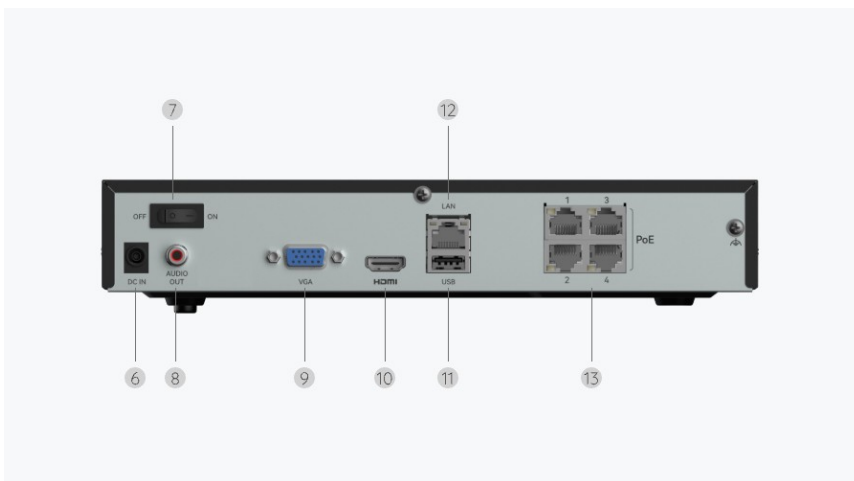

1. DC Port
2. On/Off Switch
3. Audio Out
4. VGA Port
5. HDMI Port
6. USB Port
7. Network
8. RJ45

www.reolink.com