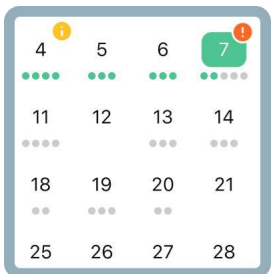

Model: WT501

Dimensions(W×H×D):
118 × 86 × 24 mm

Model: WT601

Dimensions(W×H×D):
175 × 78 × 43.6 mm

Thread Options:

NH (USA): 3/4" NPT (National Pipe Thread)

BSP (EU): 3/4" BSP (British Standard Pipe)

Features

Weather Forecast

Real-time weather updates to help you adjust your watering schedule based on current conditions

Flow Statistics

Monitor water flow to help you manage your water usage effectively (Only FM version)

Volume-Based Watering

Water according to plant needs, ensuring optimal irrigation with each application (Only FM version)

Rain Delay

Pause watering programs to avoid irrigation during rain, conserving water resources