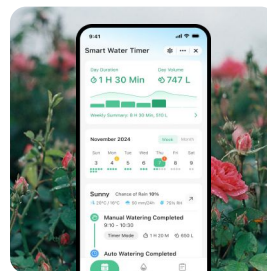

Weather Forecast

Real-time weather updates to help you adjust your watering schedule based on current conditions

Flow Statistics

Monitor water flow to help you manage your water usage effectively (Only FM version)

Volume-Based Watering

Water according to plant needs, ensuring optimal irrigation with each application (Only FM version)

Rain Delay

Pause watering programs to avoid irrigation during rain, conserving water resources

Historical Records

Access past watering logs and water usage history for smarter water management

Watering Calendar

Smart watering calendar to easily view your upcoming watering schedule

WT501

WT601-Blue

WT601-Yellow